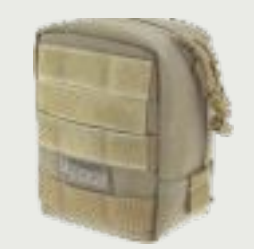

SKU #0248
4.5"x6" Padded Pouch
Colors: B, G, F
• Main compartment: 4.5"(L) x 3"(W) x 6"(H)