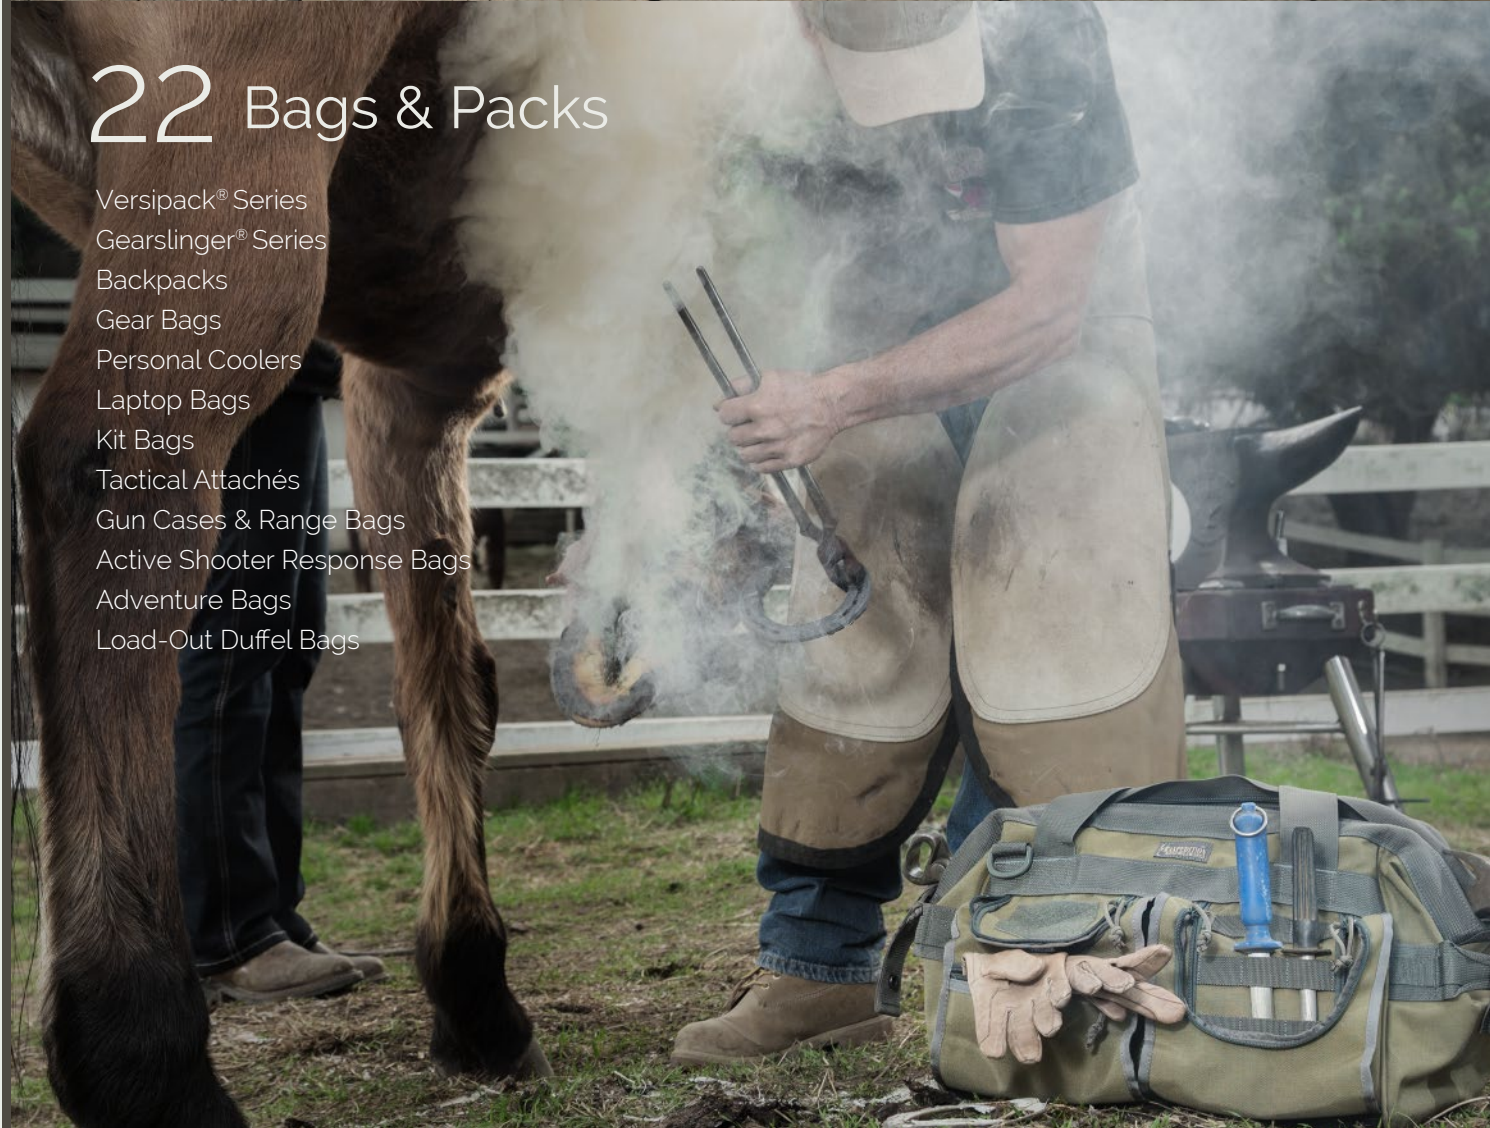

10 New Products

- New Backpacks
- New Adventure Bags
- New Shoulder Bags
- New Organizers
- New Wallets
- New Accessories

46 Pouches & Pockets

- Hook-&-Loop Accessories
- TacTie® Attachment Straps
- Rollypoly® Series
- Ammo & CCW Pouches
- TacTile™ Pockets
- Padded Pouches
- First-Aid Pouches
- TC-Series Tool Pouches
- Waistpacks
- Sheaths
- Device Cases
- Phone & Radio Holsters
- Tablet Holders
- Toiletry Bags
- Cuboid™ Organizers
- Pocket Organizers
- Wallets
- Passport & ID Holders

62 Knives & Tools

- Fixed Blade Knives
- Folding Knives
- Tactical Pens
- Bottle PALS
- Knife Cases

22 Bags & Packs

- Versipack® Series
- Gearslinger® Series
- Backpacks
- Gear Bags
- Personal Coolers
- Laptop Bags
- Kit Bags
- Tactical Attachés
- Gun Cases & Range Bags
- Active Shooter Response Bags
- Adventure Bags
- Load-Out Duffel Bags