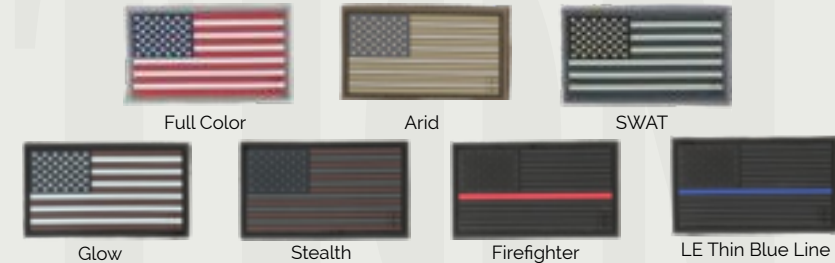

SKU #USA2
USA Flag Large
 Colors: Full Color, Arid, SWAT, Glow, Stealth, Firefighter, LE Thin Blue Line
 • Overall Dimensions: 3" (L) x 1.7" (H)

SKU #USA1
USA Flag Small
 Colors: Full Color, Arid, SWAT, Glow, Stealth, Firefighter, LE Thin Blue Line
 • Overall Dimensions: 1.92" (L) x 1.10" (H)