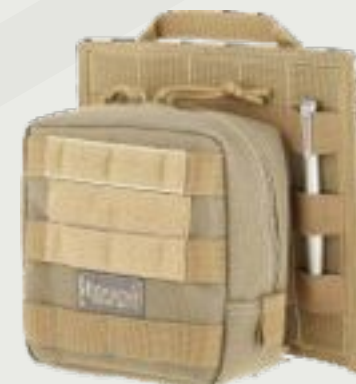

Modular Interior: Hook-&-Loop

These items attach to the loop fields inside our bags and packs. Organize and protect your gear to create your perfect custom carry. Easily removed and repositioned, these items are made to the rigorous standards of Maxpedition®

SKU #3534 Modular Two Way Pocket [Large]

Colors: KF
Organizer pocket with horizontal and vertical placement options

- Overall size: 7.5"(L) x 1.5"(W) x 5"(H)
- Full clamshell opening / Interior left: 3 organizer loops, 1 large slip pocket
- Interior right: 3 organizer loops, 1 large slip pocket / 1 exterior zippered pocket
- Top of 0.75" webbing grab handle

Also available:
#3533
Modular Two Way Pocket [Small]

SKU #3532 Hook-&-Loop Organizer Pocket [Large]

Colors: KF
Portable pocket keeps loose items orderly

- Overall size: 8"(L) x 1.75"(W) x 5"(H)
- Full clamshell opening / Interior front: 1 zippered mesh pocket / Interior rear: 4-channel elastic organizer & slip pocket / Center spine: 1 elastic loop
- Top of 0.75" webbing grab handle

Also available:
#3531
Hook-&-Loop Organizer Pocket [Small]

SKU #3525 Hook-&-Loop 5"x7" Zipper Pocket Insert

Colors: KF

- Overall size: 7"(L) x 0.75"(W) x 5"(H)
- Interior front: 1 slip pocket
- Interior rear: 2 elastic organizer loops
- Made from soft 800 Denier nylon fabric

SKU #3526 Hook-&-Loop 3"x5" Zipper Pocket Insert

Colors: KF

- Overall size: 5"(L) x 0.75"(W) x 3"(H)
- Interior front: 1 slip pocket
- Interior rear: 2 elastic organizer loops
- Made from soft 800 Denier nylon fabric

SKU #3507 Hook-&-Loop Mini Organizer

Colors: B, K

Organized platform holds writing tools in place

- Overall size: 4.5"(L) x 7"(H)
- Stiffened platform with slip and mesh pockets / 2 elastic retention organizers
- Fits 3" x 5" notebook