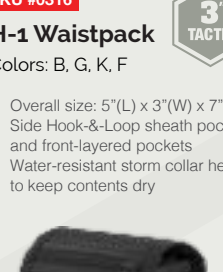

- Overall size: 5"(L) x 3"(W) x 7"(H)
- Side Hook-&-Loop sheath pocket and front-layered pockets
- Water-resistant storm collar helps to keep contents dry

SKU #0307 **3" TACTIE**
M-1 Waistpack
Colors: B, G, K, F, KF